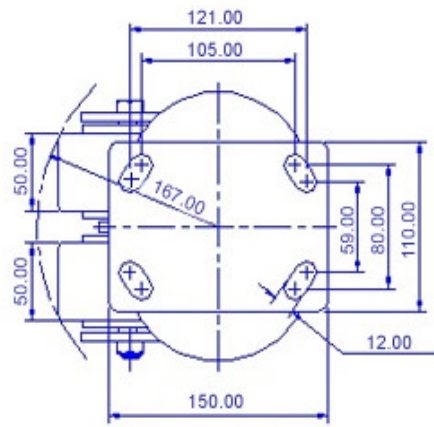

FRONT VIEW

TOP VIEW

ALL DIMENSIONS ARE IN "mm"

GRDDE-82S-SZS