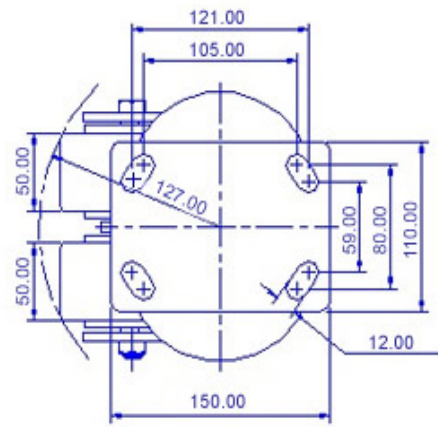

FRONT VIEW

TOP VIEW

ALL DIMENSIONS ARE IN "mm"

GRDDE-52S-SZS