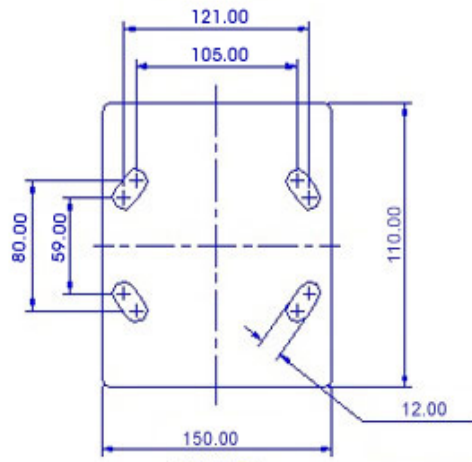

FRONT VIEW

TOP VIEW

ALL DIMENSIONS ARE IN "mm"

GRDDE-52R-ME