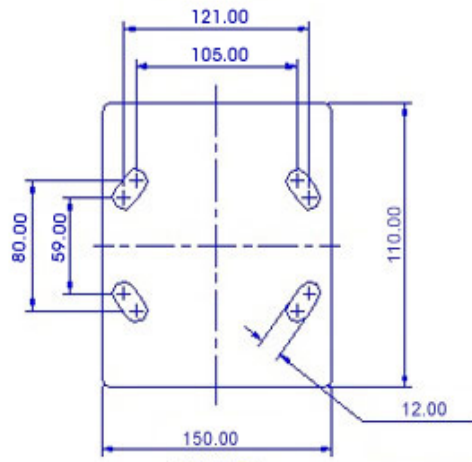

FRONT VIEW

TOP VIEW

ALL DIMENSIONS ARE IN "mm"

GRDDE-42R-ME