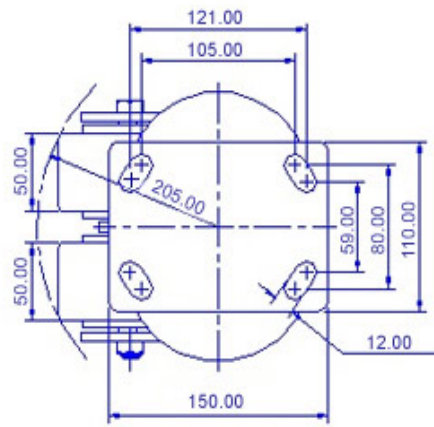

**FRONT VIEW**

**TOP VIEW**

ALL DIMENSIONS ARE IN "mm"

GRDDE-102S-ME