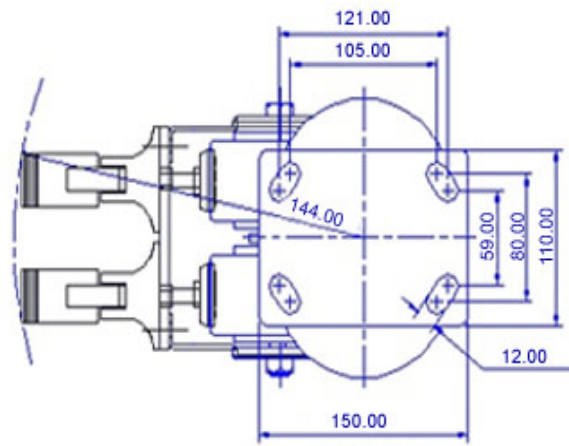

FRONT VIEW

TOP VIEW

ALL DIMENSIONS ARE IN "mm"

GRDDE-62S-ME-WFB