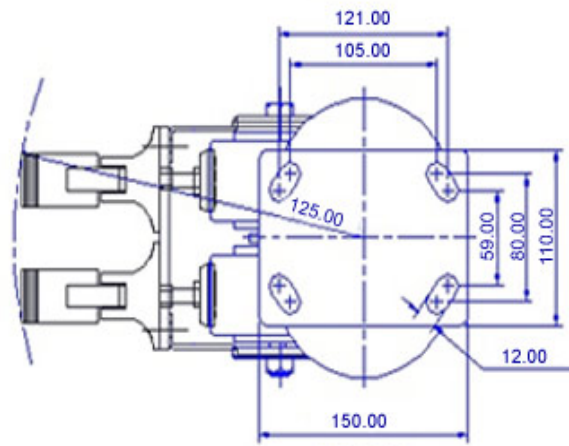

FRONT VIEW

TOP VIEW

ALL DIMENSIONS ARE IN "mm"

GRDDE-42S-ME-WFB