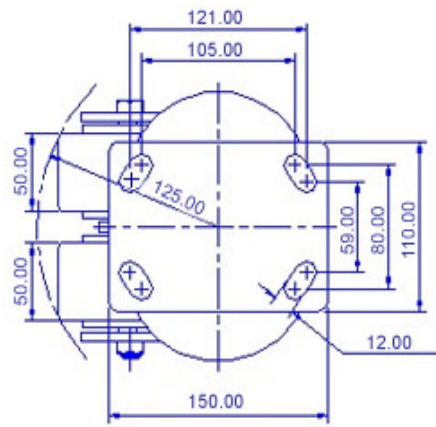

FRONT VIEW

TOP VIEW

ALL DIMENSIONS ARE IN "mm"

GRDDE-42S-ME