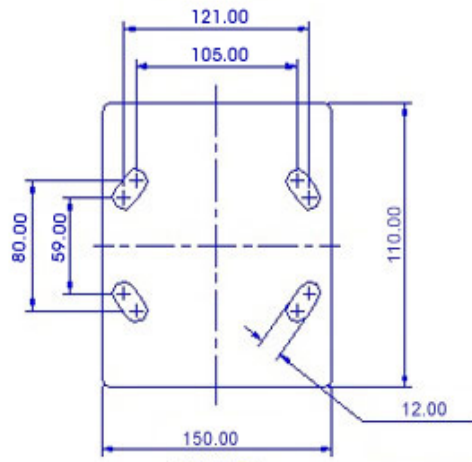

FRONT VIEW

TOP VIEW

ALL DIMENSIONS ARE IN "mm"

GRDDE-82R-SAS