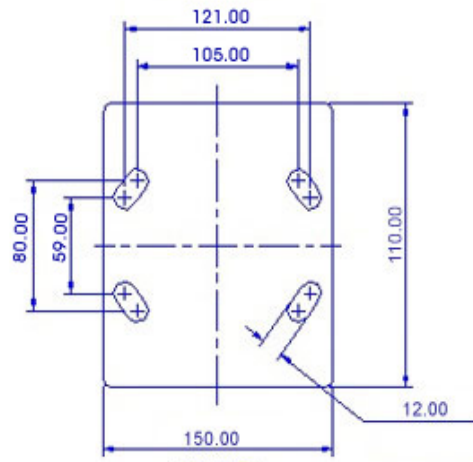

FRONT VIEW

TOP VIEW

ALL DIMENSIONS ARE IN "mm"

GRDDE-62R-SAS