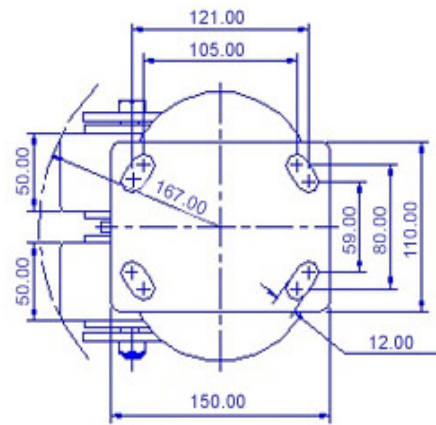

FRONT VIEW

TOP VIEW

ALL DIMENSIONS ARE IN "mm"

GRDDE-82S-SAS