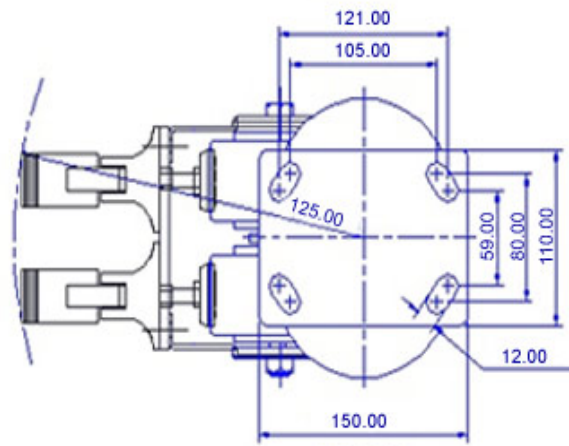

FRONT VIEW

TOP VIEW

ALL DIMENSIONS ARE IN "mm"

GRDDE-42S-SAS-WFB