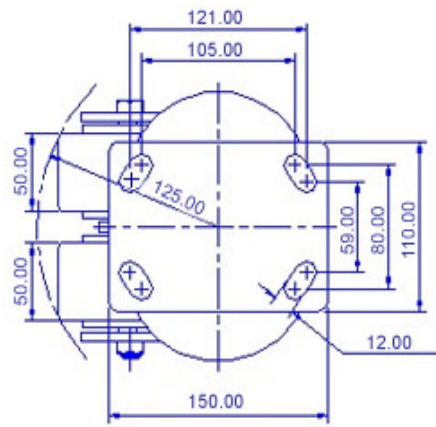

FRONT VIEW

TOP VIEW

ALL DIMENSIONS ARE IN "mm"

GRDDE-42S-SAS