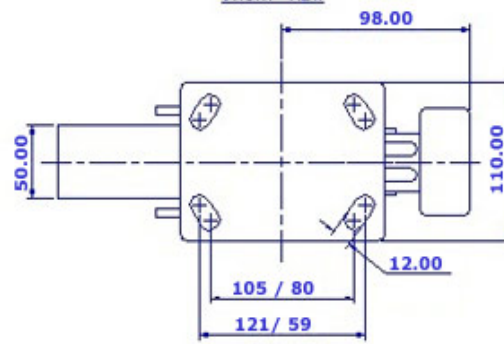

FRONT VIEW

TOP VIEW

ALL DIMENSIONS ARE IN "mm"

GRDE-42S-SZS-TL