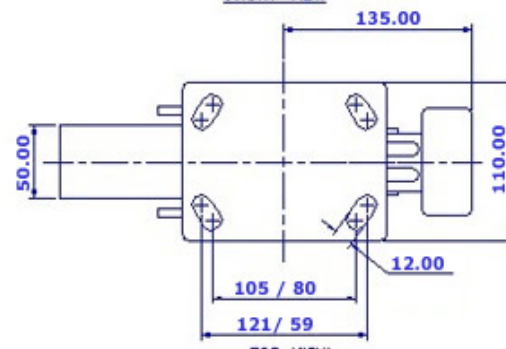

FRONT VIEW

TOP VIEW

ALL DIMENSIONS ARE IN "mm"

GRDE-62S-ME-TL