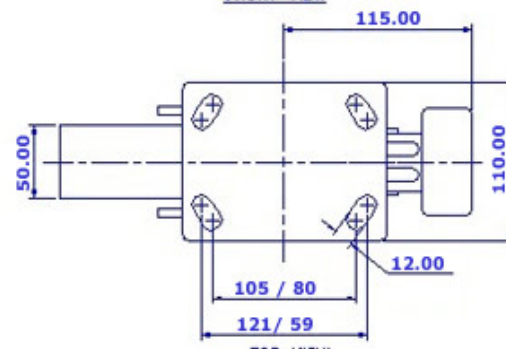

FRONT VIEW

TOP VIEW

ALL DIMENSIONS ARE IN "mm"

GRDE-52S-ME-TL