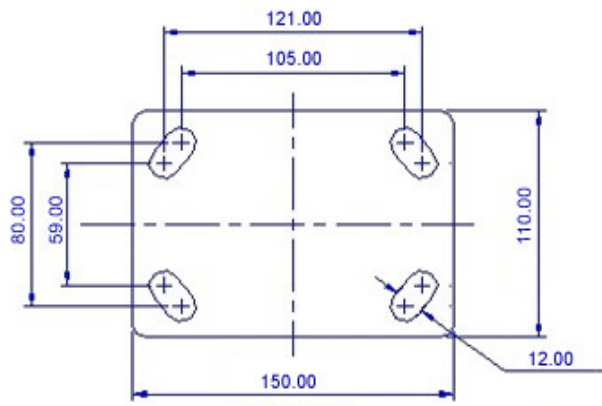

FRONT VIEW

TOP VIEW

ALL DIMENSIONS ARE IN "mm"

GRDE-42R-ME