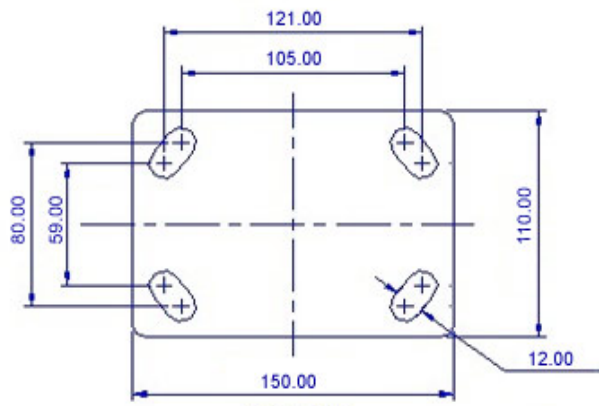

FRONT VIEW

TOP VIEW

ALL DIMENSIONS ARE IN "mm"

GRDE-102R-SAS