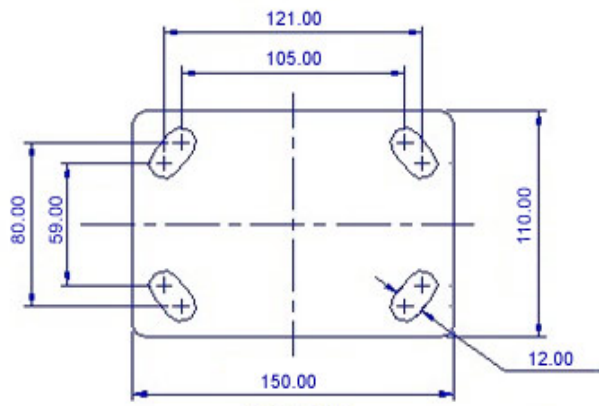

FRONT VIEW

TOP VIEW

ALL DIMENSIONS ARE IN "mm"

GRDE-82R-SAS