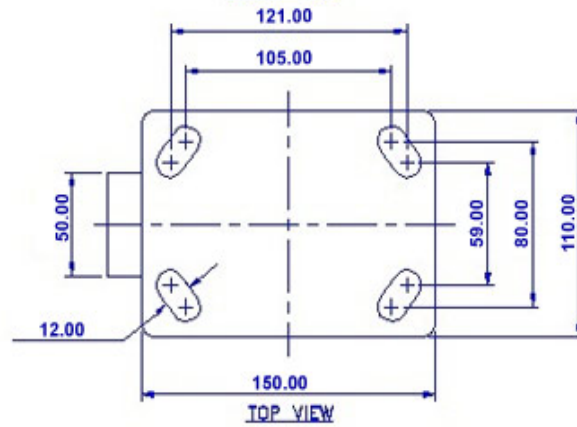

FRONT VIEW

TOP VIEW

ALL DIMENSIONS ARE IN "mm"

GRDE-82S-SAS