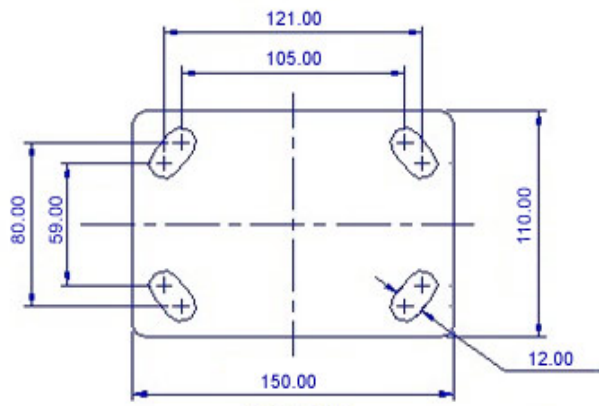

FRONT VIEW

TOP VIEW

ALL DIMENSIONS ARE IN "mm"

GRDE-52R-SAS