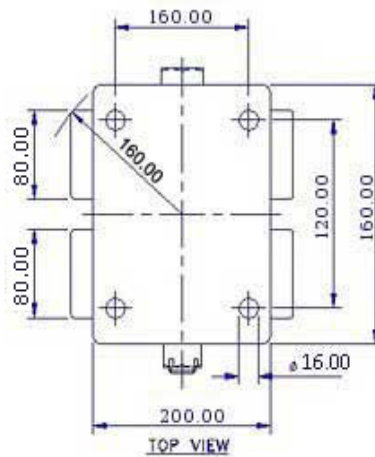

FRONT VIEW

TOP VIEW

ALL DIMENSIONS ARE IN "mm"

DABE50-63R-MCNY