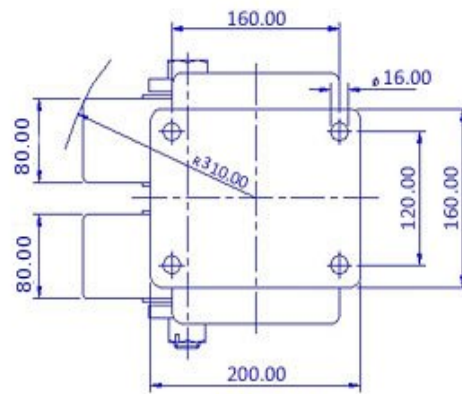

FRONT VIEW

TOP VIEW

ALL DIMENSIONS ARE IN "mm"

DABE50-163S-MCNY