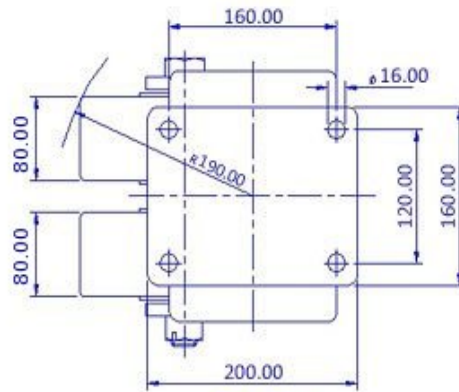

FRONT VIEW

TOP VIEW

ALL DIMENSIONS ARE IN "mm"

DABE50-83S-MCNY