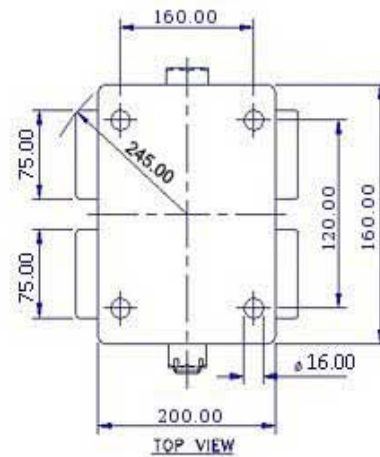

FRONT VIEW

TOP VIEW

ALL DIMENSIONS ARE IN "mm"

DABE50-123R-SEB