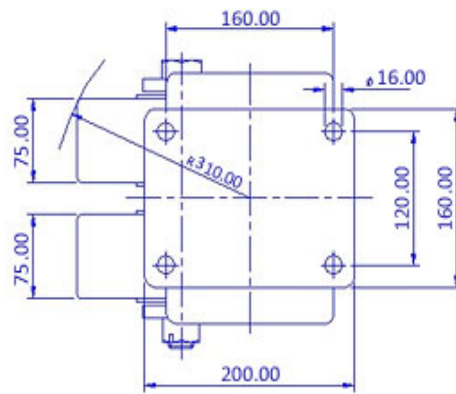

FRONT VIEW

TOP VIEW

ALL DIMENSIONS ARE IN "mm"

DABE50-163S-SEB