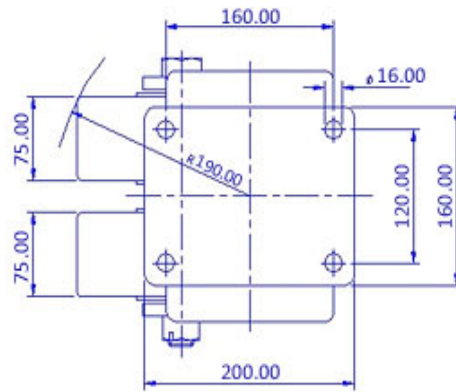

FRONT VIEW

TOP VIEW

ALL DIMENSIONS ARE IN "mm"

DABE50-83S-SEB