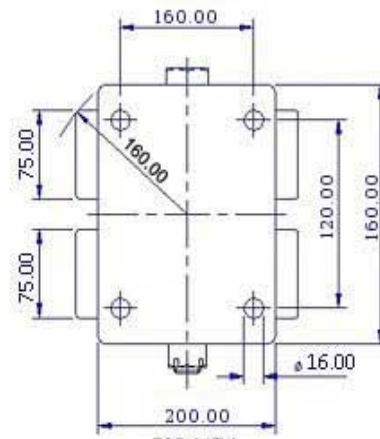

FRONT VIEW

TOP VIEW

ALL DIMENSIONS ARE IN "mm"

DABE50-63R-DF