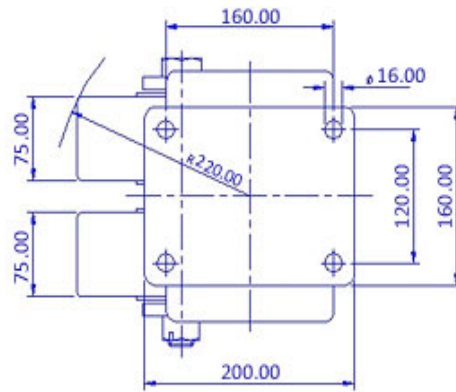

FRONT VIEW

TOP VIEW

ALL DIMENSIONS ARE IN "mm"

DABE50-103S-DF