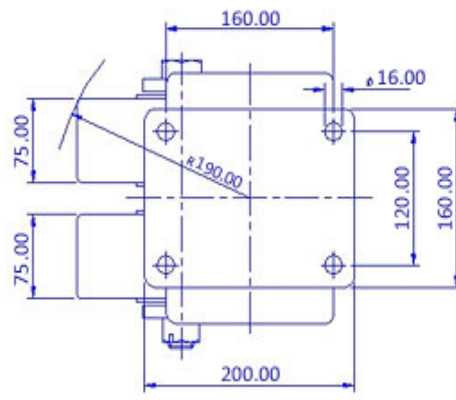

FRONT VIEW

TOP VIEW

ALL DIMENSIONS ARE IN "mm"

DABE50-83S-DF