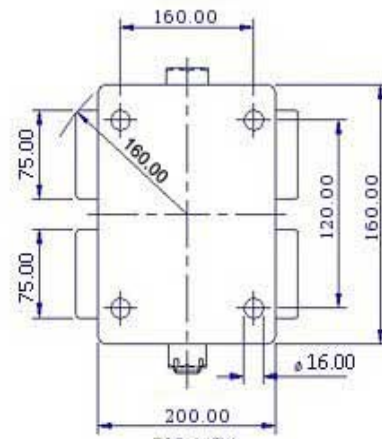

FRONT VIEW

TOP VIEW

ALL DIMENSIONS ARE IN "mm"

DABE50-63R-SFS