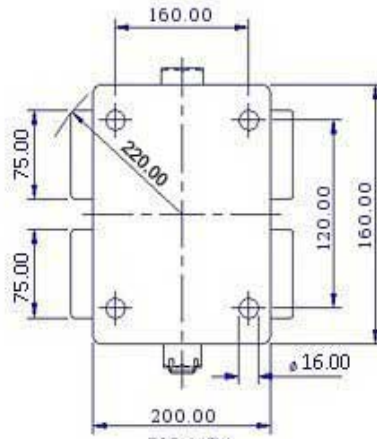

FRONT VIEW

TOP VIEW

ALL DIMENSIONS ARE IN "mm"

DABE50-103R-SFS