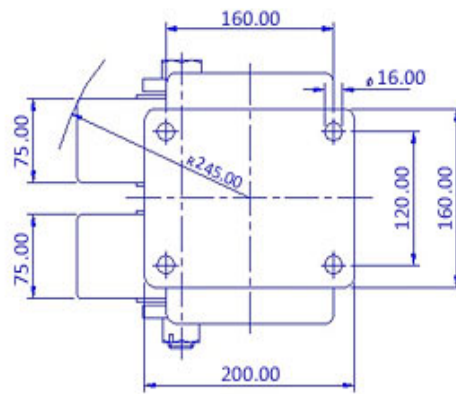

FRONT VIEW

TOP VIEW

ALL DIMENSIONS ARE IN "mm"

DABE50-123S-SFS