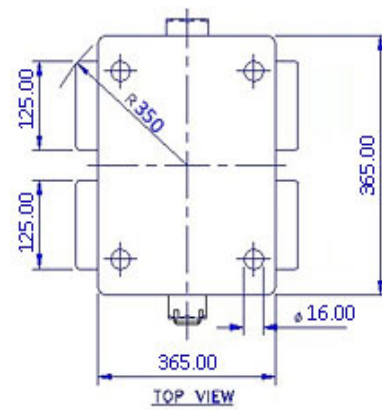

FRONT VIEW

TOP VIEW

ALL DIMENSIONS ARE IN "mm"

DABE100-165R-SAS