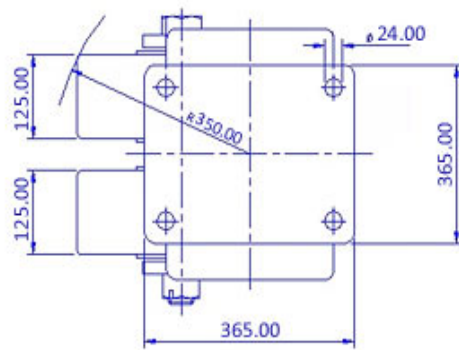

FRONT VIEW

TOP VIEW

ALL DIMENSIONS ARE IN "mm"

DABE100-165S-SAS