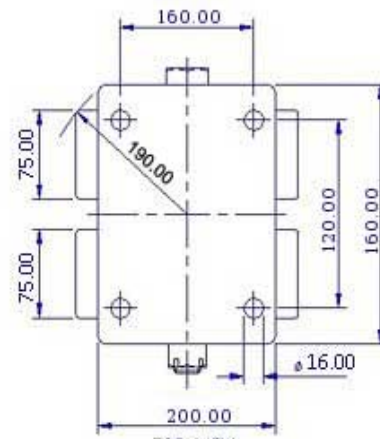

FRONT VIEW

TOP VIEW

ALL DIMENSIONS ARE IN "mm"

DABE50-83R-SZS