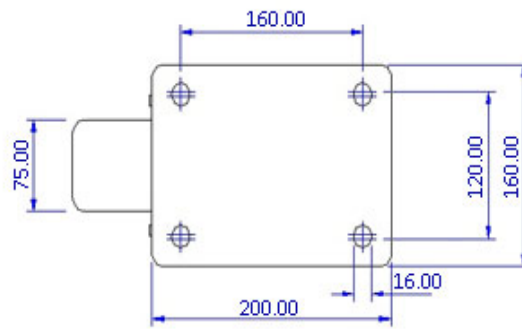

FRONT VIEW

TOP VIEW

ALL DIMENSIONS ARE IN "mm"

ABE50-103S-DF