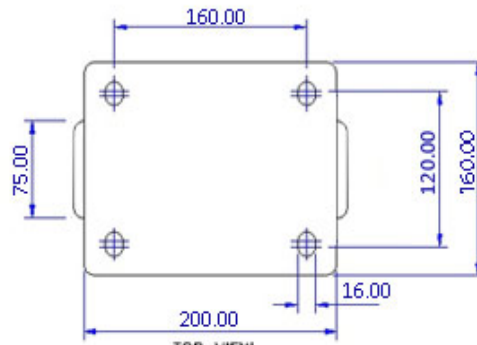

FRONT VIEW

TOP VIEW

ALL DIMENSIONS ARE IN "mm"

ABE50-103R-SAS