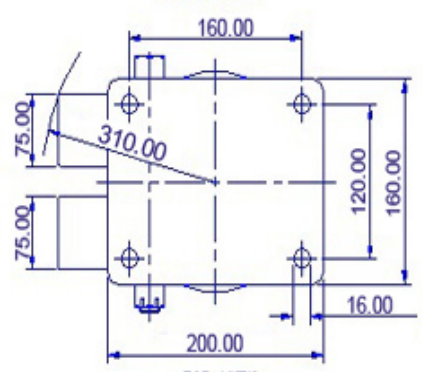

FRONT VIEW

TOP VIEW

ALL DIMENSIONS ARE IN "mm"

DABE50-163S-SAS