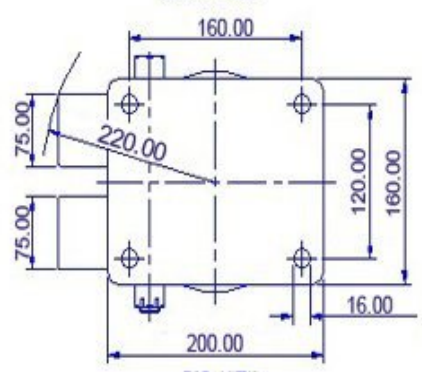

FRONT VIEW

TOP VIEW

ALL DIMENSIONS ARE IN "mm"

DABE50-103S-SAS