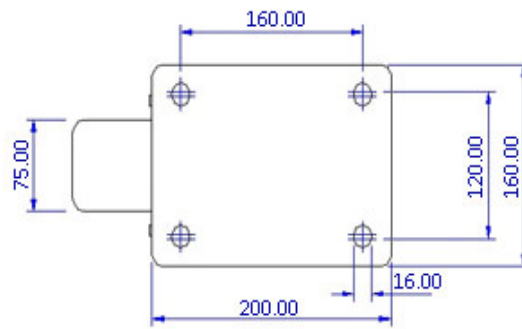

FRONT VIEW

TOP VIEW

ALL DIMENSIONS ARE IN "mm"

ABE50-63S-SAS