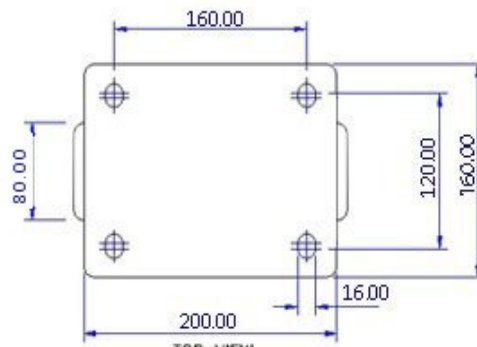

FRONT VIEW

TOP VIEW

ALL DIMENSIONS ARE IN "mm"

ABE50-83R-MCNY