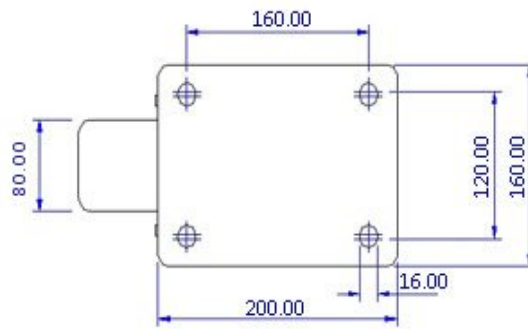

FRONT VIEW

TOP VIEW

ALL DIMENSIONS ARE IN "mm"

ABE50-163S-MCNY