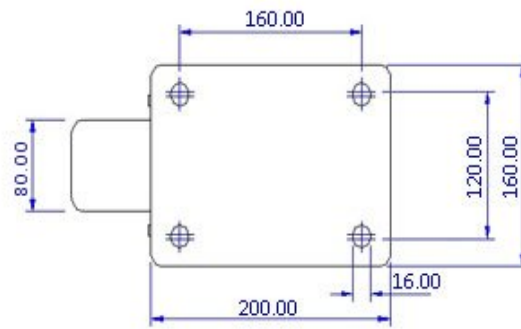

FRONT VIEW

TOP VIEW

ALL DIMENSIONS ARE IN "mm"

ABE50-103S-MCNY