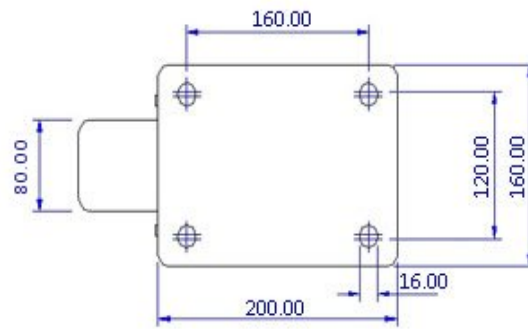

FRONT VIEW

TOP VIEW

ALL DIMENSIONS ARE IN "mm"

ABE50-83S-MCNY