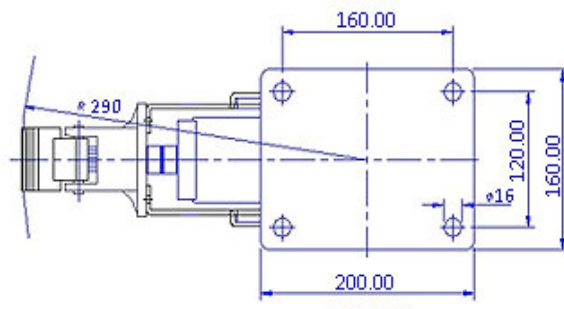

FRONT VIEW

TOP VIEW

ALL DIMENSIONS ARE IN "mm"

ABE50-63S-SZS-WFB