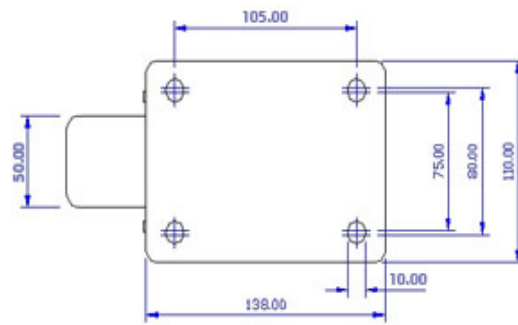

FRONT VIEW

TOP VIEW

ALL DIMENSIONS ARE IN "mm"

GHKE-SS-62S-SFS