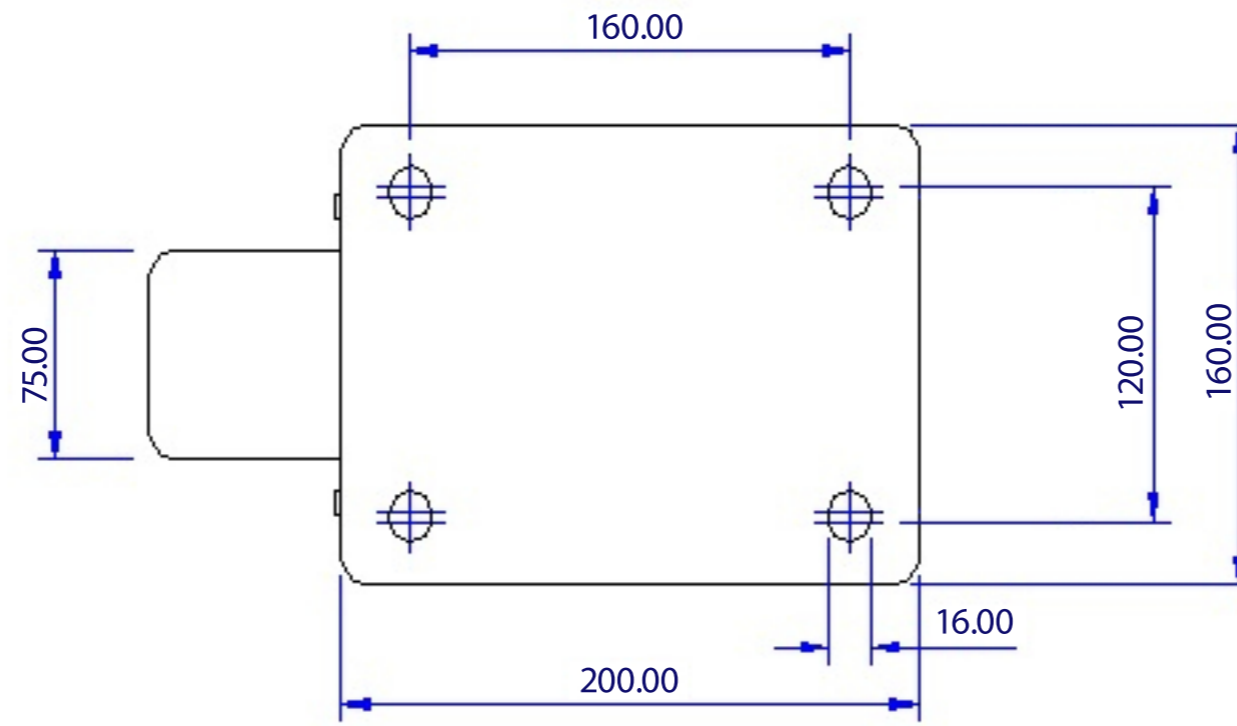

FRONT VIEW

TOP VIEW

ALL DIMENSIONS ARE IN "mm".

ABE50-103S-SZS