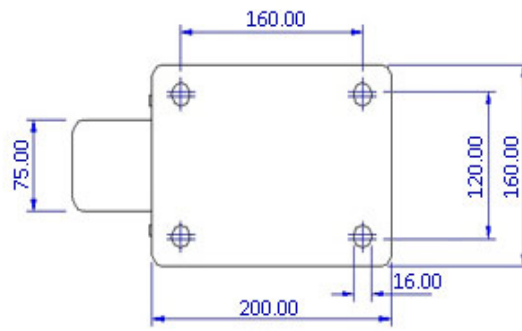

FRONT VIEW

TOP VIEW

ALL DIMENSIONS ARE IN "mm"

ABE50-83S-SZS