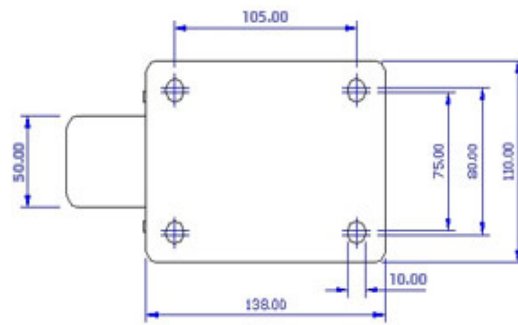

FRONT VIEW

TOP VIEW

ALL DIMENSIONS ARE IN "mm"

GHKE-SS-52S-SFS